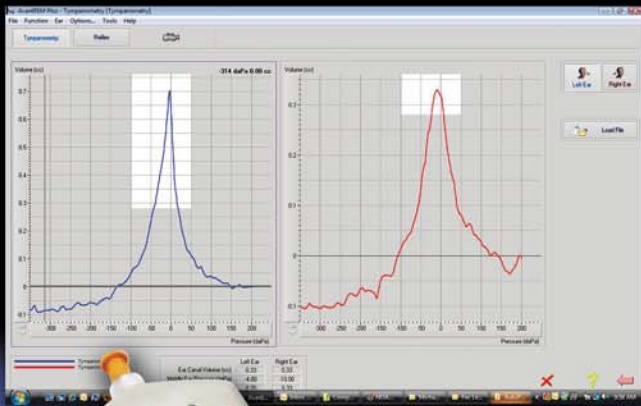

THE OTOWAVE Tympanometer

- Fast, Accurate Middle Ear Measurements
- Programmable Reflex Test
- PC Interface
- Large, High Resolution Screen
- Light & Portable
- Ergonomic Shape

Dual Tympanogram

*This Easy To Use Tympanometer
Is A Reliable, Fast & Accurate System
That Comes In A Custom Carrying Case*