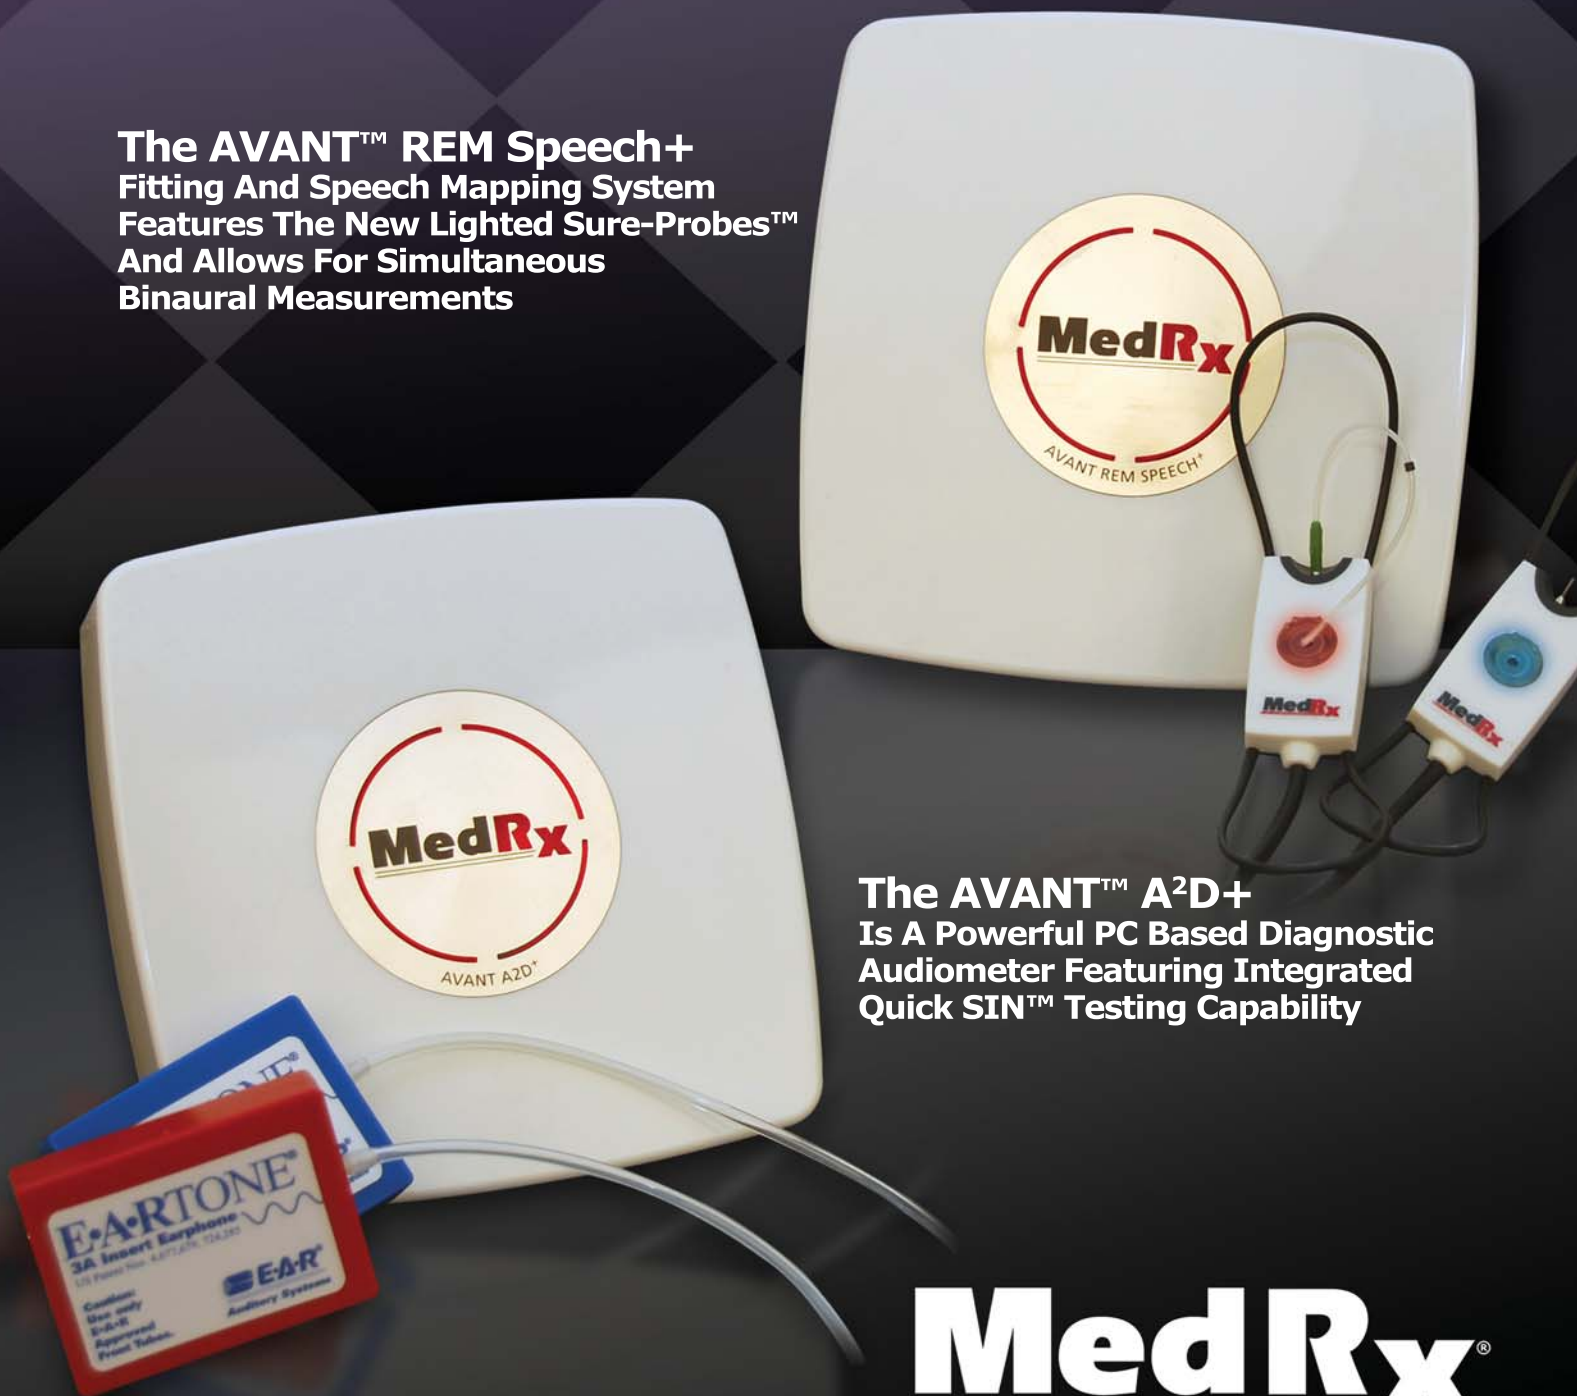

A Bold New Design With A Plus

The AVANT™ REM Speech+
Fitting And Speech Mapping System
Features The New Lighted Sure-Probes™
And Allows For Simultaneous
Binaural Measurements

The AVANT™ A²D+
Is A Powerful PC Based Diagnostic
Audiometer Featuring Integrated
Quick SIN™ Testing Capability